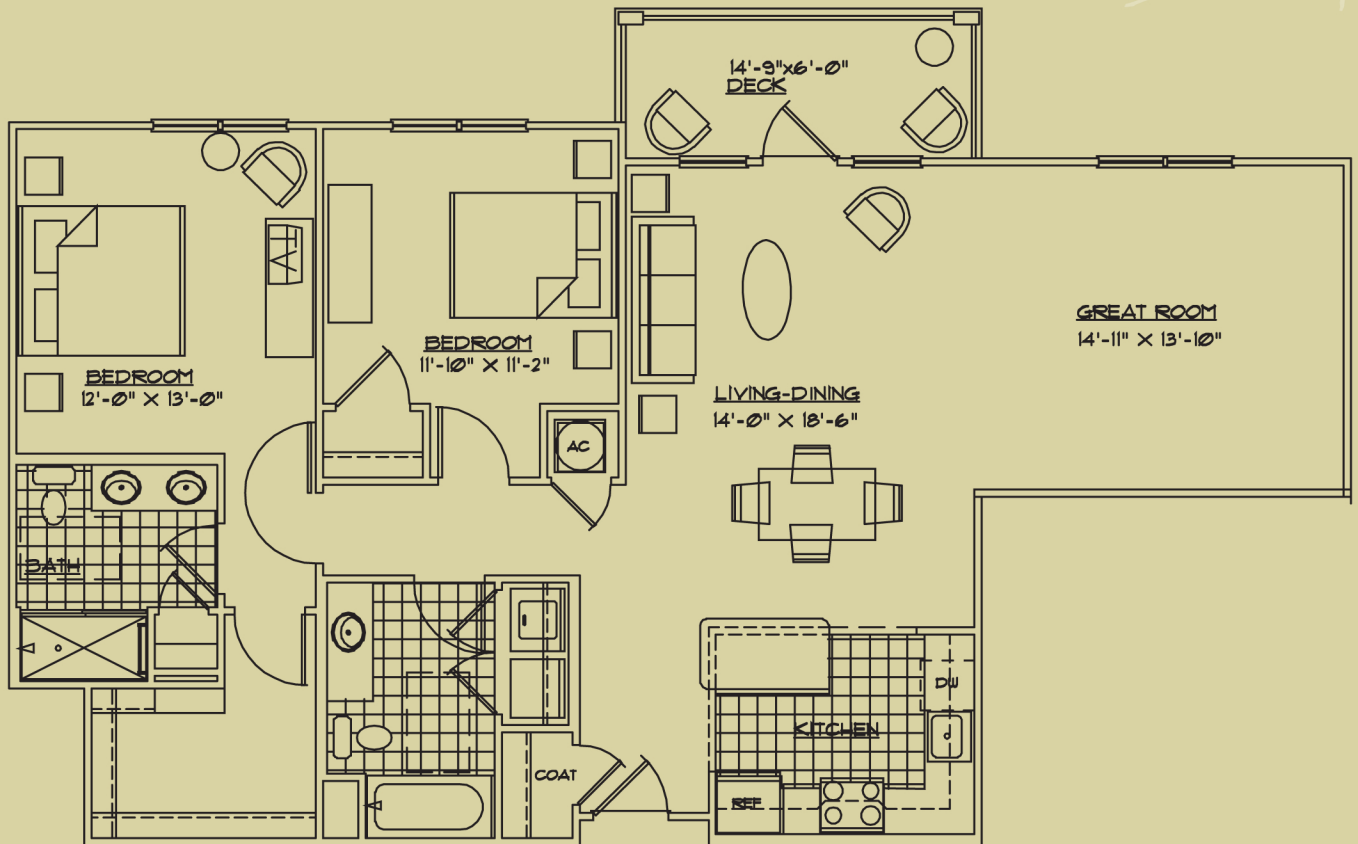

THE BUCKINGHAM

TWO BEDROOM/TWO BATH/GREAT ROOM

TOTAL SQUARE FEET 1381

HEATED SQUARE FEET... 1293

LIVING/DINING.....	14' x 18' 6"
GREAT ROOM	14' 11" x 13' 10"
MASTER BEDROOM.....	12' x 13'
BEDROOM 2.....	11' 10" x 11' 2"
DECK	14' 9" x 6'

 **THE LODGE**
at BridgeMill