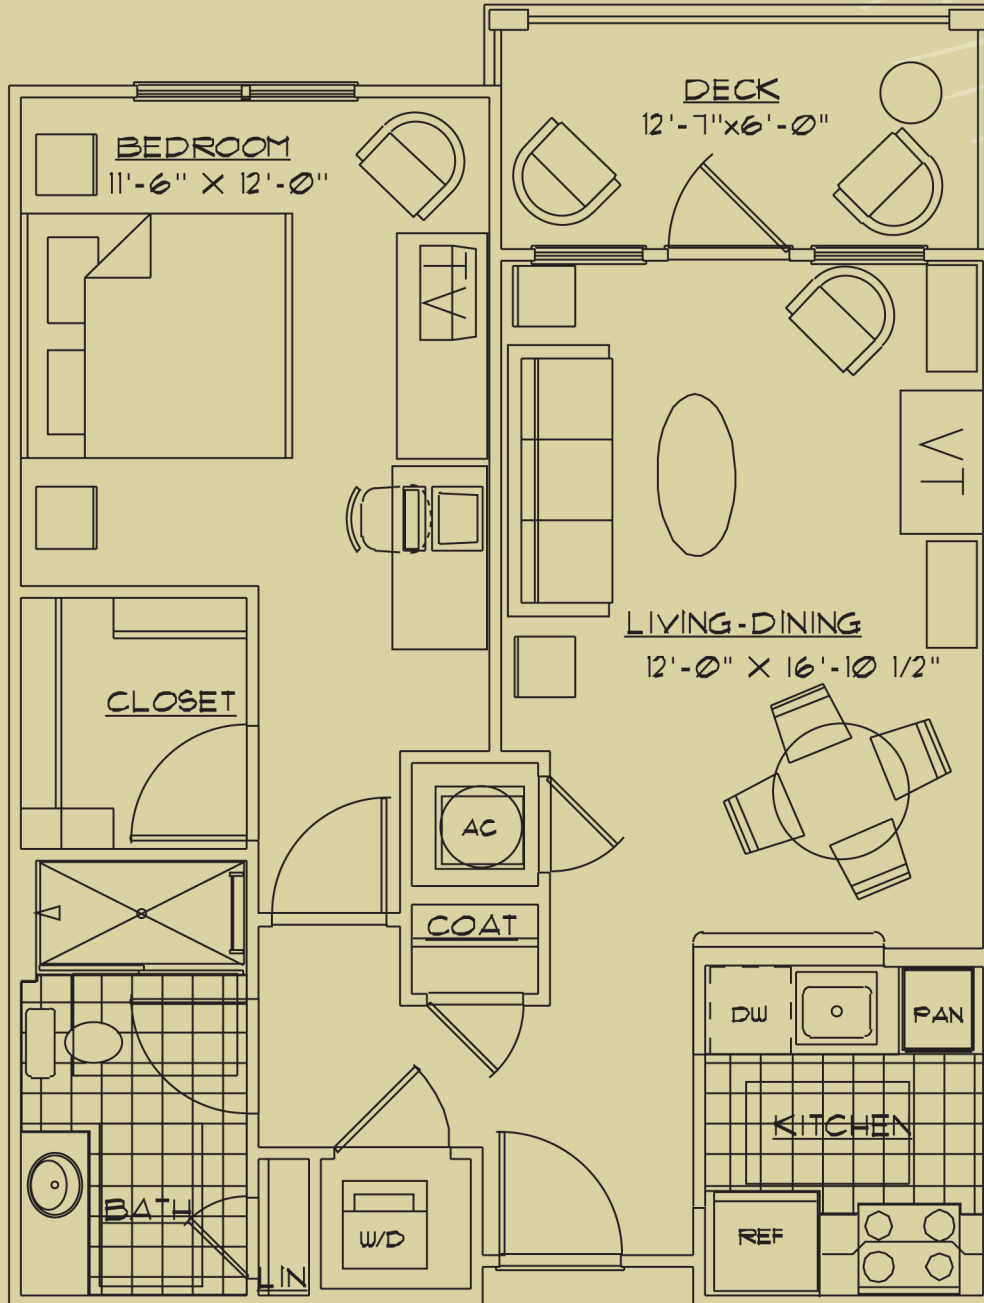

THE ESSEX

ONE BEDROOM/ONE BATH

TOTAL SQUARE FEET 740

HEATED SQUARE FEET 665

LIVING/DINING.....	12' x 16' 10-1/2"
BEDROOM.....	11' 6" x 12'
DECK	12' 7" x 6'

 **THE LODGE**
at BridgeMill