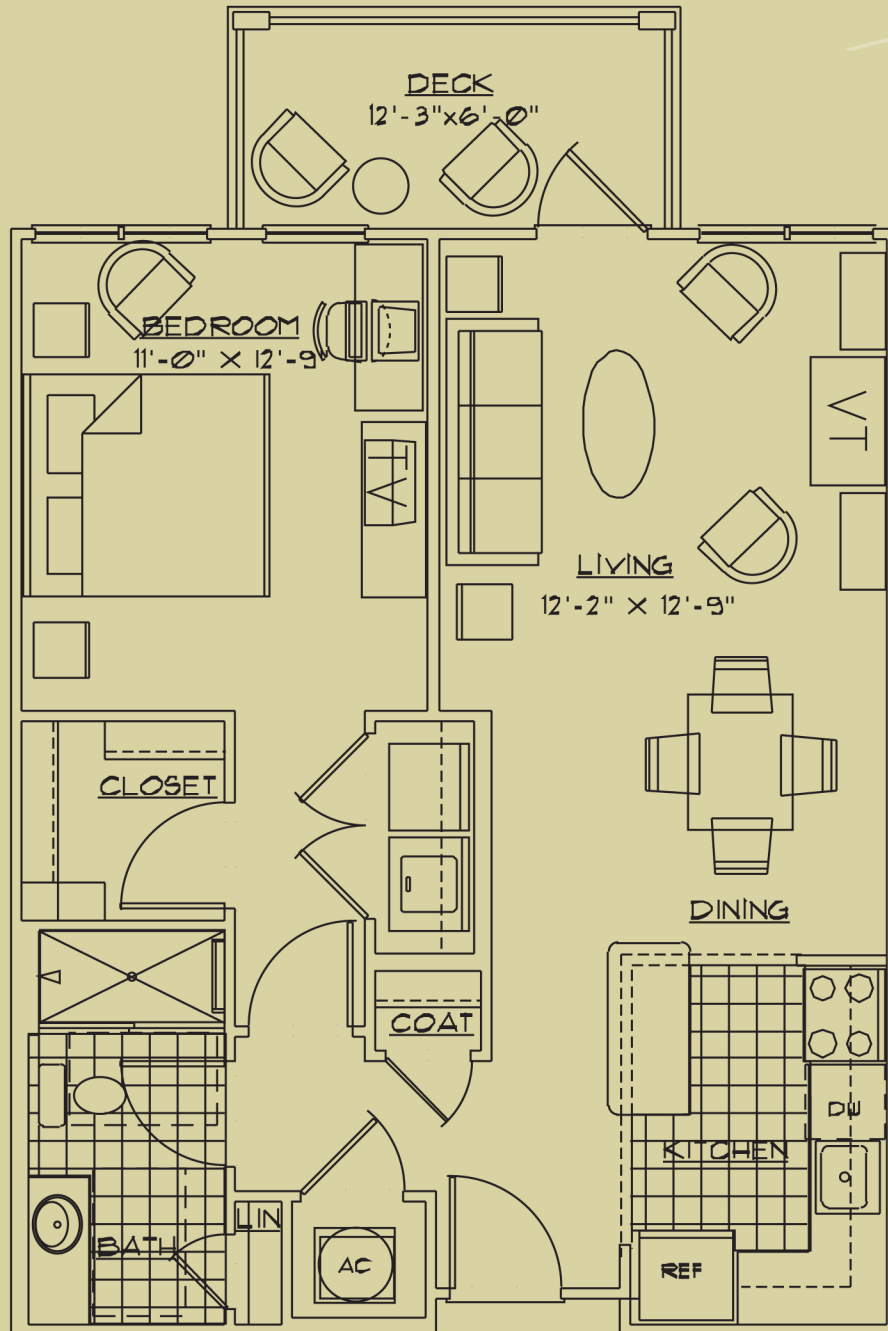

# THE SUSSEX

ONE BEDROOM/ONE BATH

TOTAL SQUARE FEET ..... 788

HEATED SQUARE FEET ..... 715

LIVING/DINING.....	12'2" x 20'
BEDROOM.....	11' x 12'9"
DECK .....	12'3" x 6'

 **THE LODGE**  
at BridgeMill